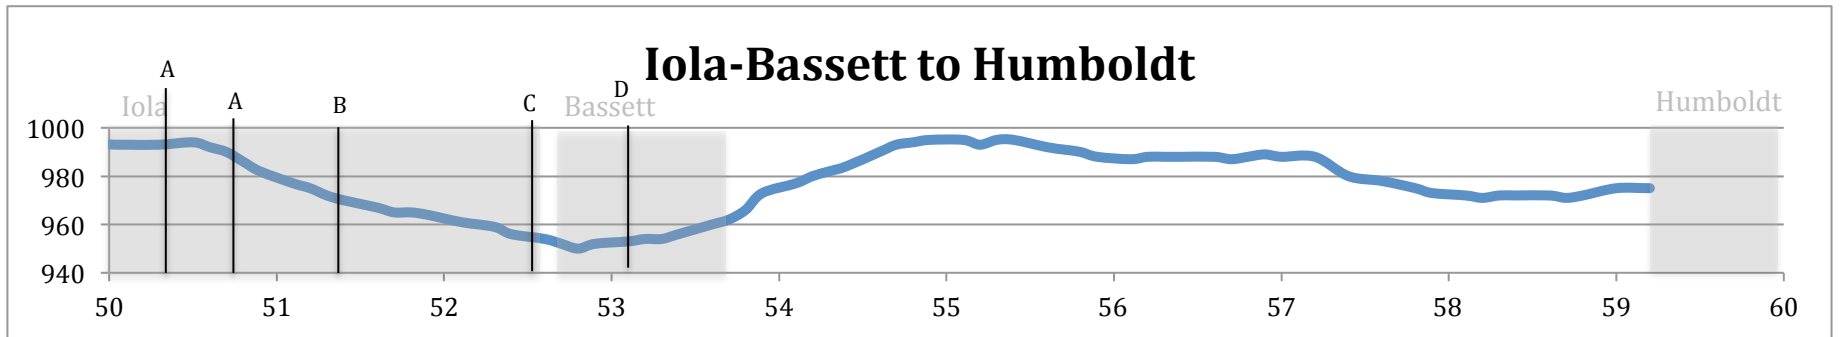

- A - Bench
- B - Chofachique Park Trailhead
- C - Riverside Park
- D - Bridge