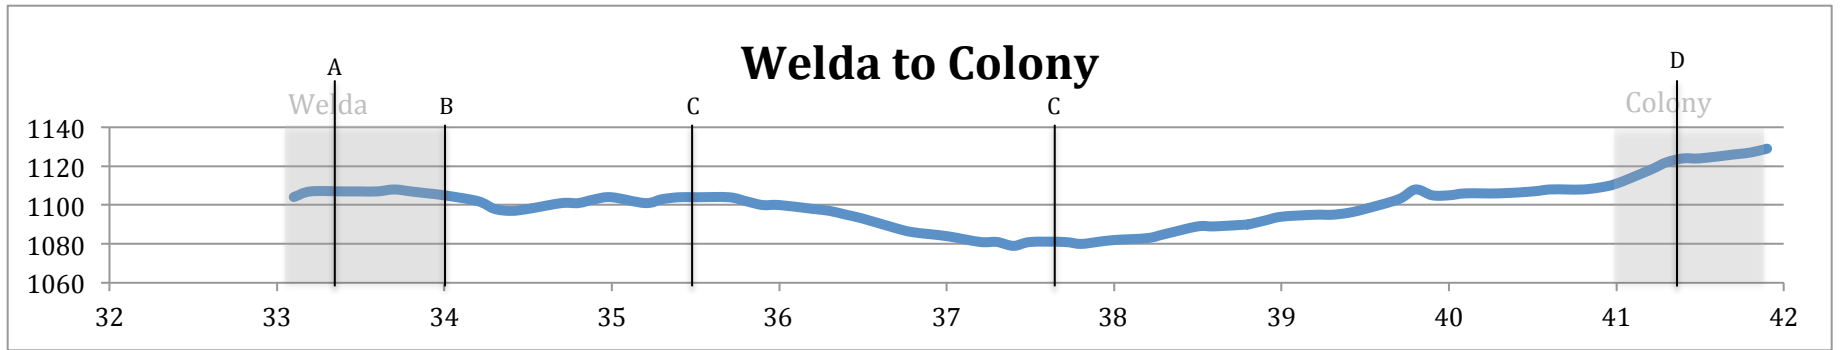

- A – Ottawa Depot
- B – Ottawa Trailhead
- C – Bench
- D – Princeton Trailhead

- A-Princeton Trailhead
- B-Bench
- C-Richmond Trailhead

- A - Richmond Trailhead
- B - Bench
- C - Bridge & Bench
- D - Pottawatomie Bridge
- E - Santa Fe Depot & Garnett Trailhead

- A - Santa Fe Depot & Garnett Trailhead
- B - Bench
- C - Welda Trailhead

- A - Welda Trailhead
- B - Tunnel Under Hwy 169
- C - Bench
- D - Colony Trailhead

- A - Colony Trailhead
- B - Bench
- C - Tunnel under Hwy 169
- D - Carlyle Trailhead